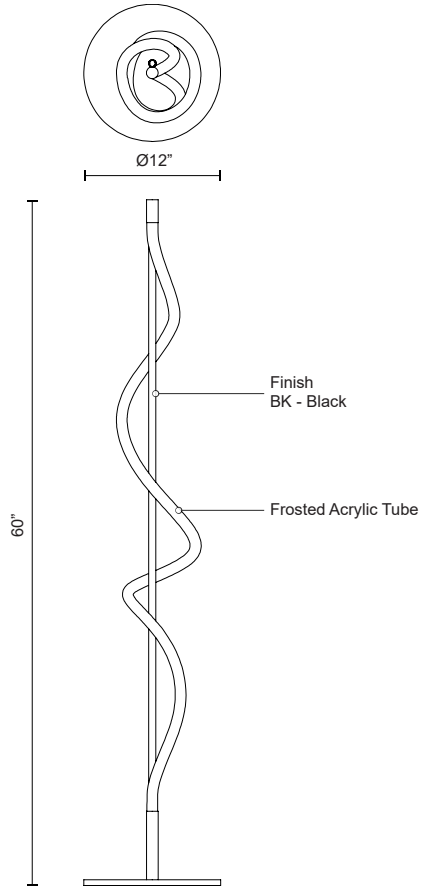

CURSIVE FL95360

LAMPS

PROJECT

DESCRIPTION

The Cursive fixture features an elegant acrylic form dancing around a center rod, supported by a minimal base. Available in a black metal finish, this dimensional floor piece offers soft ambient light diffused by a frosted lens.

SPECIFICATION DETAILS

Fixture Dimensions	D12" x H60"
Light Source	LED with DC Driver
Wattage	20W
Total Lumens	2100lm
Delivered Lumens	BK-1691lm
Voltage	120V
Color Temperature	3000K
CRI (Ra)	90CRI
Optional Color Temps	2700K - 5000K Available, Minimum Order Quantities Apply
LED Rated Life	50,000 hours
Dimming	100% - 10%, Touch dimmer
Diffuser Details	Frosted acrylic diffuser
Location	Dry
Base Dimensions	D11-7/8" x H3/4"
Paint Finish	BK01
Finish Option(s)	Black

* For custom options, consult factory for details.

* For warranty information, please visit www.kuzcolighting.com/warranty

KUZCO

CANADA: 19054 28TH AVENUE - SURREY, BC V3Z 6M3

USA: 3035 E. LONE MOUNTAIN ROAD - LAS VEGAS, NV 89081

WWW.KUZCOLIGHTING.COM

© 2020 KUZCO LIGHTING. ALL RIGHTS RESERVED.

COMMENT